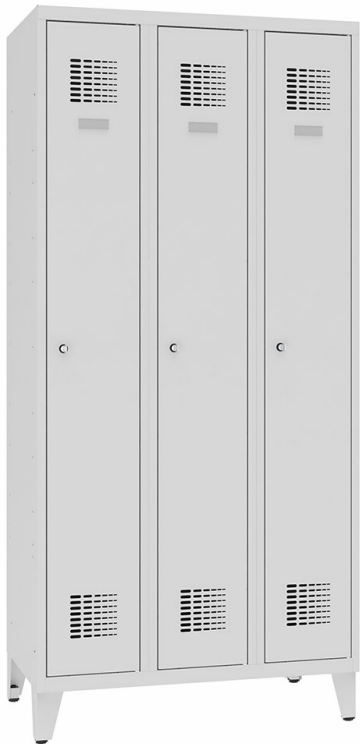

Creating Brands of the Future

SUM 331 W ST 3 point cylinder lock 1940 x 900 x 500mm

180.00 €

Wardrobe locker equipped with a plastic bar, hooks, a towel hanger, a mirror and a self-adhesive name plate. Door with registered industrial design of modern look. Interspace between top and a shelf is 300 mm. All elements made of 0.5 mm.

Diameter: 90.0 cm

Length: 50.0 cm

Height: 194.0 cm

Stainless Steel

81 AISI 304

Stainless Steel

81 AISI 304

RAL/NCS