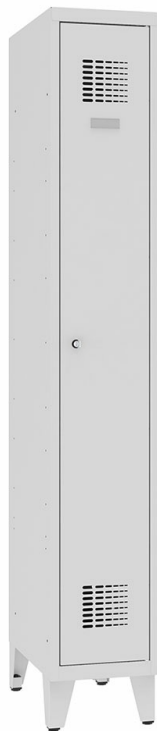

AR / VR

WEBSITE