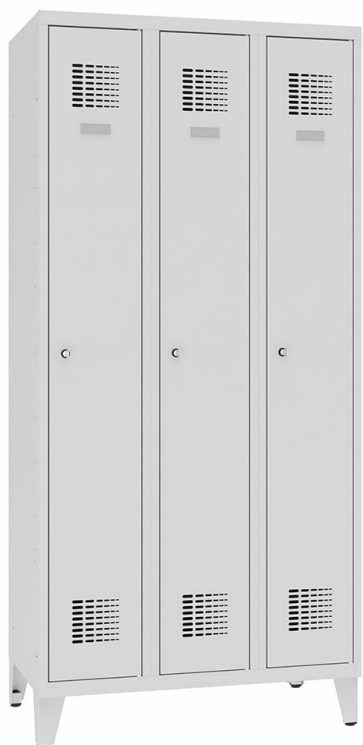

Creating Brands of the Future

SUM 331 W ST 1 point cylinder lock 1940 x 900 x 500mm

170.00 €

Wardrobe locker equipped with a plastic bar, hooks, a towel hanger, a mirror and a self-adhesive name plate. Door with registered industrial design of modern look. Interspace between top and a shelf is 300 mm. All elements made of 0.5 mm.

Diameter: 90.0 cm

Length: 50.0 cm

Height: 194.0 cm

Stainless Steel

81 AISI 304

Stainless Steel

81 AISI 304

RAL/NCS