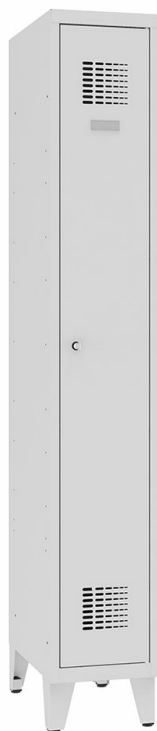

AR / VR

WEBSITE