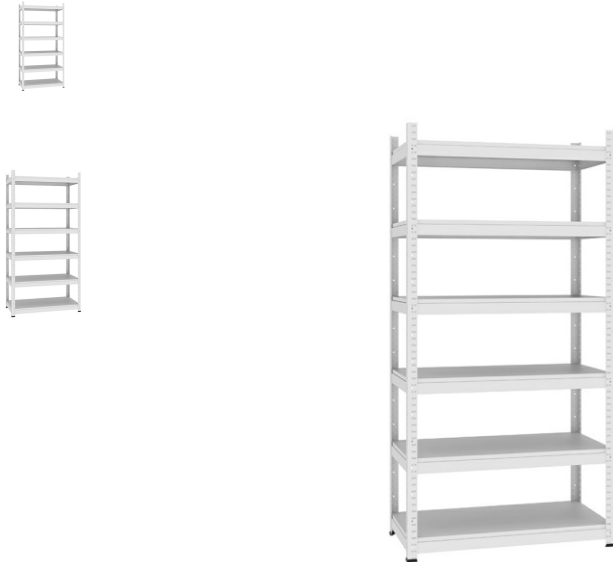

RMM 301 storage rack 1980x1000x500mm

Frame
RAL/NCS:

1015 Li...

1023 Tr...

2004 Pu...

3005 Wi...

3020 Tr...

5010 Ge...

5012 Li...

5018 Tu...

Pad RAL/NCS:

9005 Je...

RMM storage racks assembled by press fitting (pic.6) Universal, durable and solid storage racks for stores, warehouses, archives and utility rooms. Racks for self-assembly. Maximum load capacity per shelf is 100 kg. Optional equipment of RMM storage racks: 1\ Side limiter 2\ Rear limiter 3\ Middle limiter – partition that allows to divide 700 mm ...

Diameter: 100,0 cm

Length: 50,0 cm

Height: 198,0 cm

187,00 €

AR / VR

WEBSITE